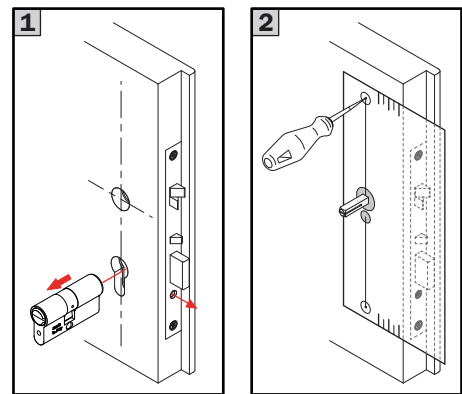

* FOR MORTICE PANIC DEVICE KIT

+ FOR RIM PANIC DEVICE KIT

Aries Template for Panic Devices_6000E100.APDO_EN_01_20190121 - © 2019 Iseo Serrature S.p.a.

Aries for Panic Devices ISEO Zero1

UM = mm

Aries for Panic Devices

ISEO Zero1

UM = mm

✦ FOR RIM PANIC DEVICE KIT

* FOR MORTICE PANIC DEVICE KIT

Aries Template for Panic Devices_6000E100.APDO_EN_01_20190121 - © 2019 Iseo Serrature S.p.a.