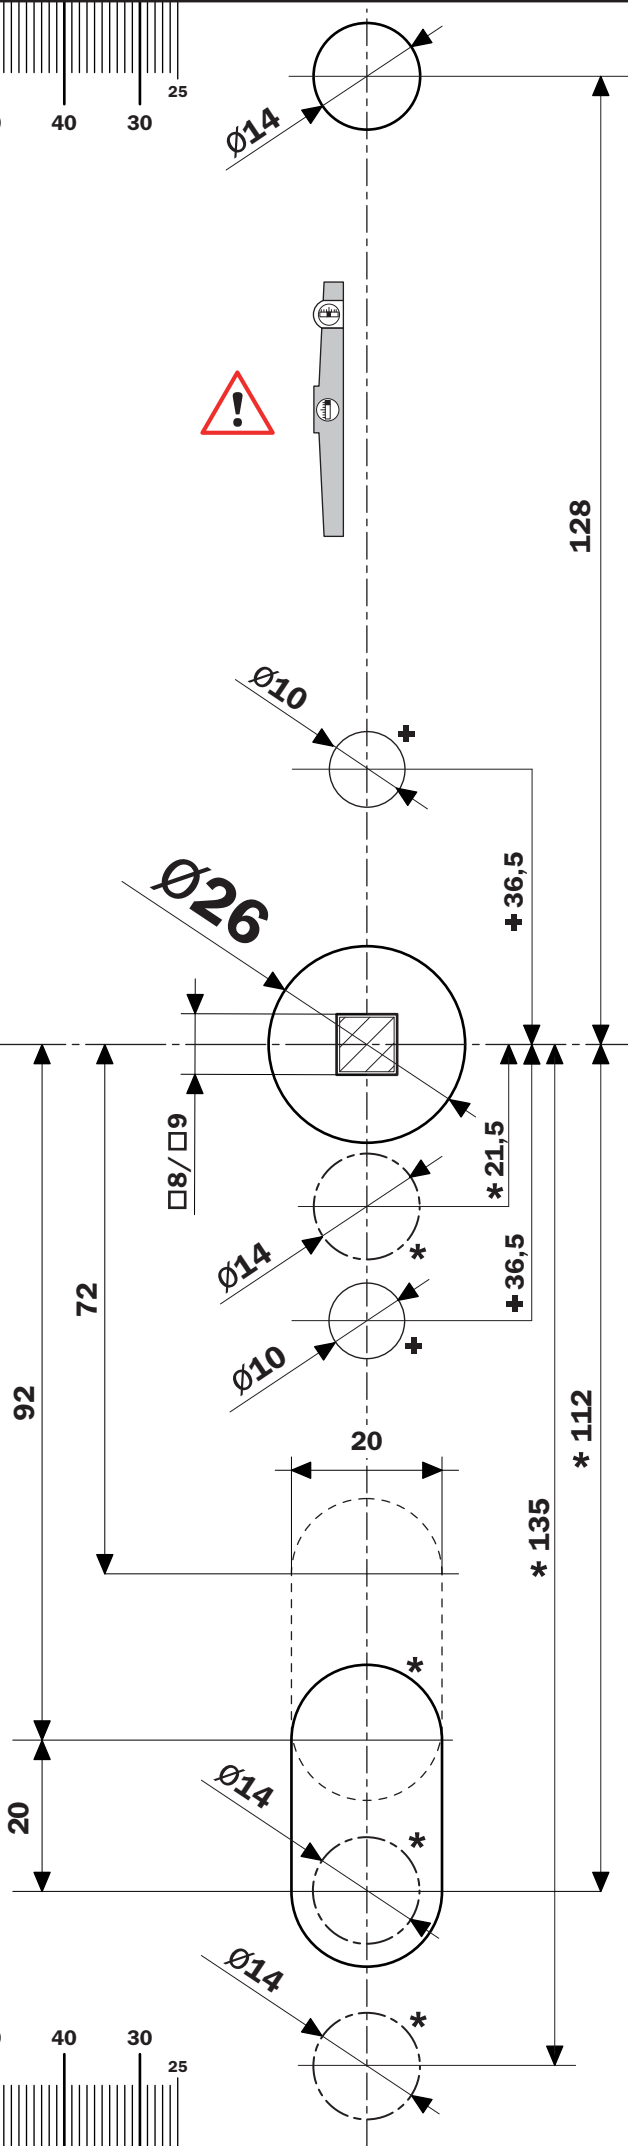

* FOR MORTICE PANIC DEVICE KIT

+ FOR RIM PANIC DEVICE KIT

Aries Template for Panic Devices_6000E100.APDO_EN_01_20190121 - © 2019 Iseo Serrature S.p.a.

Aries for Panic Devices ISEO Zero1

UM = mm

Aries for Panic Devices

ISEO Zero1

UM = mm

✦ FOR RIM PANIC DEVICE KIT

* FOR MORTICE PANIC DEVICE KIT

Aries Template for Panic Devices_6000E100.APDO_EN_01_20190121 - © 2019 Iseo Serrature S.p.a.