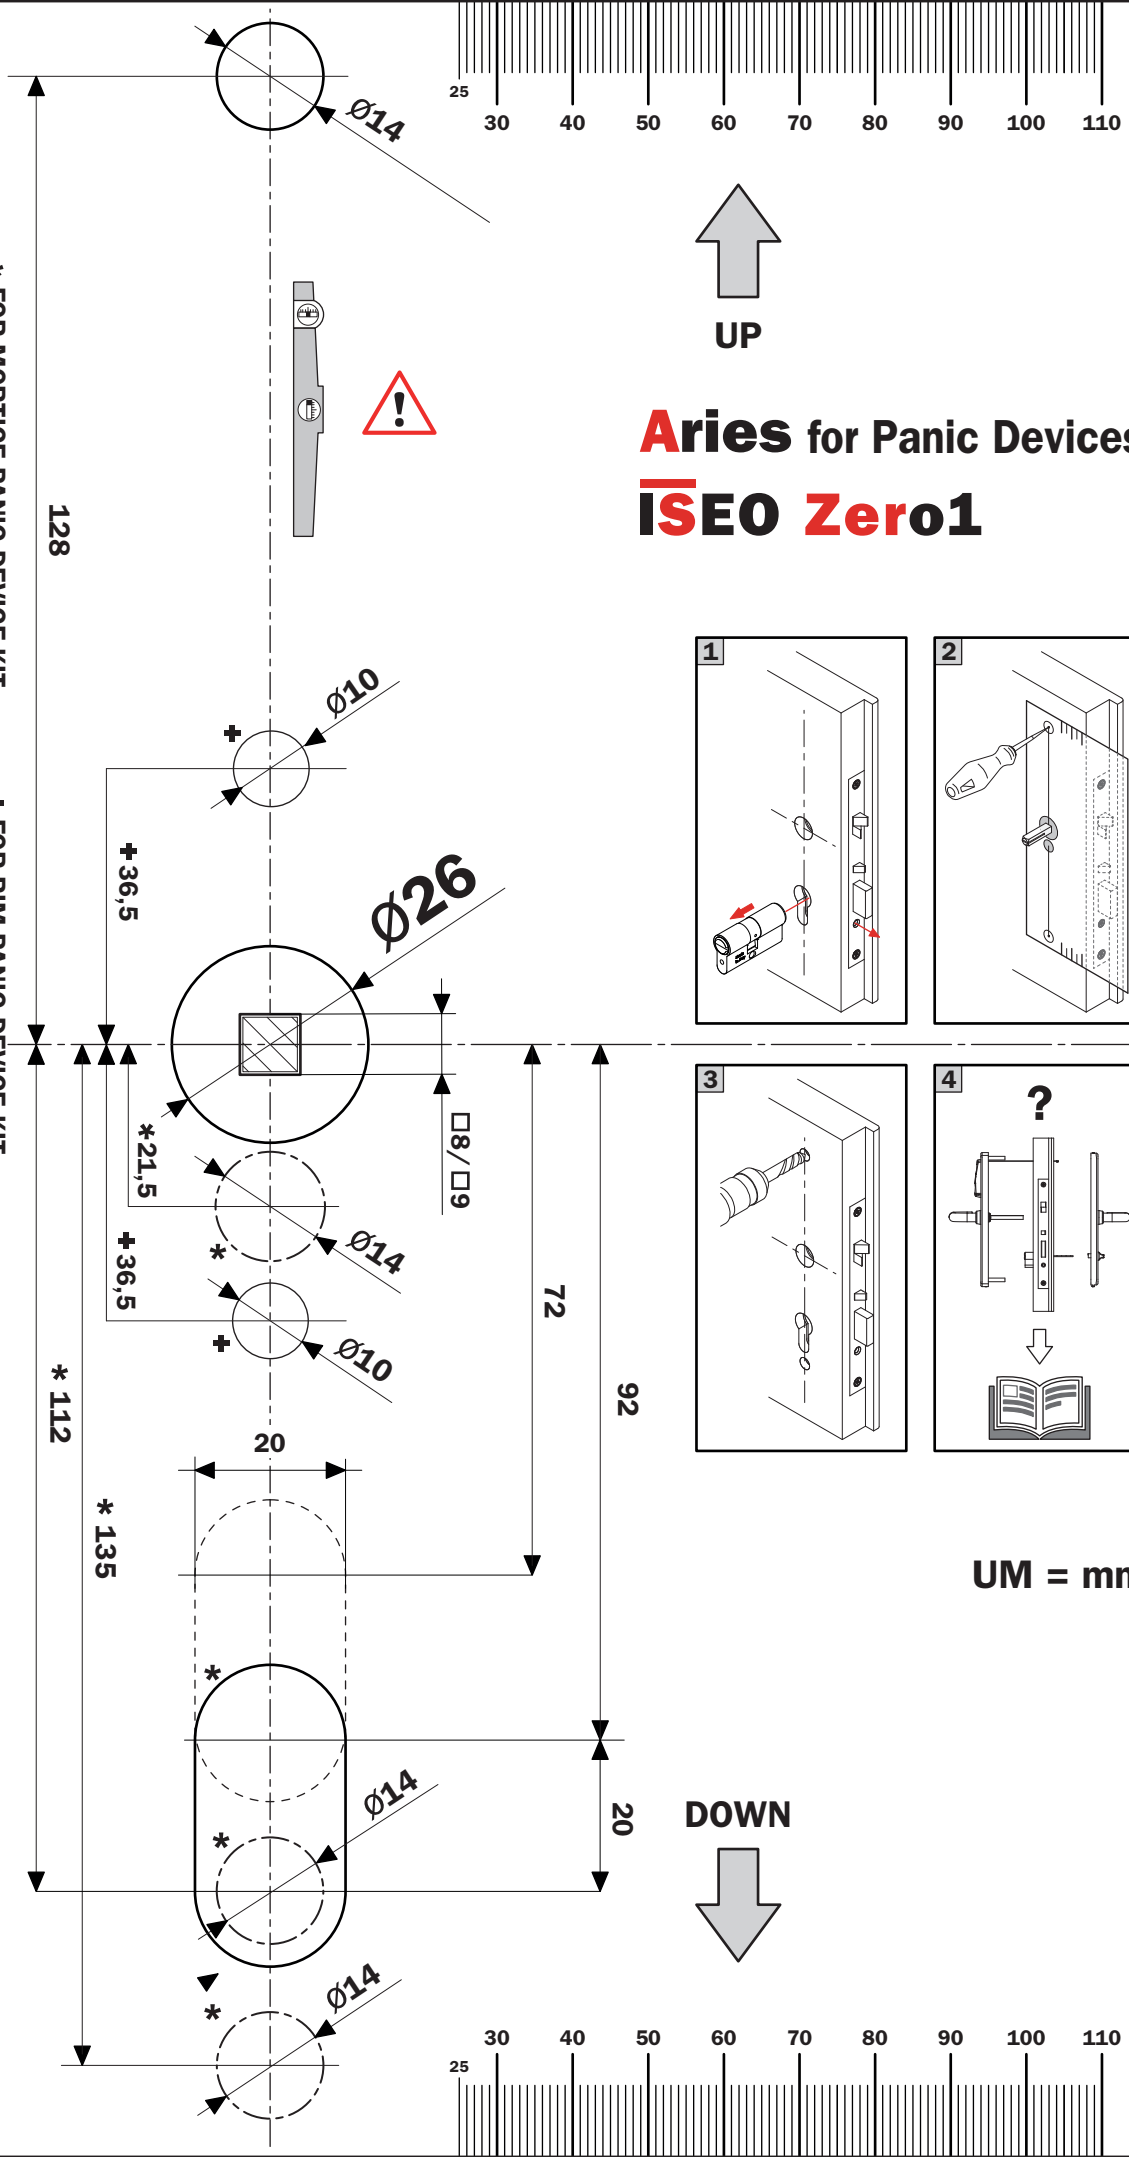

* FOR MORTICE PANIC DEVICE KIT

+ FOR RIM PANIC DEVICE KIT

Aries Template for Panic Devices_6000E100.APDO_EN_01_20190121 - © 2019 Iseo Serrature S.p.a.

Aries for Panic Devices ISEO Zero1

UM = mm

Aries for Panic Devices

ISEO Zero1

UM = mm

✦ FOR RIM PANIC DEVICE KIT

* FOR MORTICE PANIC DEVICE KIT

Aries Template for Panic Devices_6000E100.APDO_EN_01_20190121 - © 2019 Iseo Serrature S.p.a.