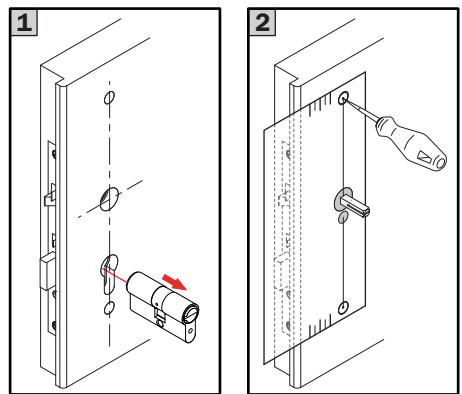

* FOR MORTICE PANIC DEVICE KIT

+ FOR RIM PANIC DEVICE KIT

Aries Template for Panic Devices_6000E100.APDO_EN_01_20190121 - © 2019 Iseo Serrature S.p.a.

Aries for Panic Devices ISEO Zero1

UM = mm

Aries for Panic Devices

ISEO Zero1

UM = mm

✦ FOR RIM PANIC DEVICE KIT

* FOR MORTICE PANIC DEVICE KIT

Aries Template for Panic Devices_6000E100.APDO_EN_01_20190121 - © 2019 Iseo Serrature S.p.a.