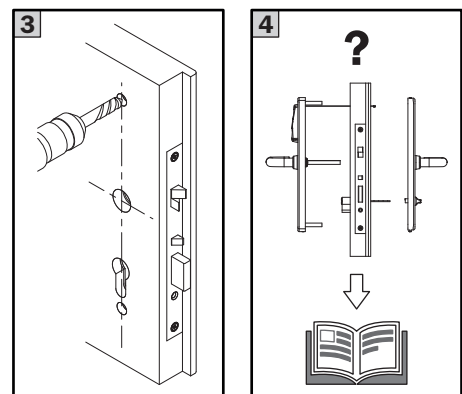

* FOR MORTICE PANIC DEVICE KIT

+ FOR RIM PANIC DEVICE KIT

Aries Template for Panic Devices_6000E100.APDO_EN_01_20190121 - © 2019 Iseo Serrature S.p.a.

Aries for Panic Devices ISEO Zero1

UM = mm

Aries for Panic Devices

ISEO Zero1

UM = mm

✦ FOR RIM PANIC DEVICE KIT

* FOR MORTICE PANIC DEVICE KIT

Aries Template for Panic Devices_6000E100.APDO_EN_01_20190121 - © 2019 Iseo Serrature S.p.a.