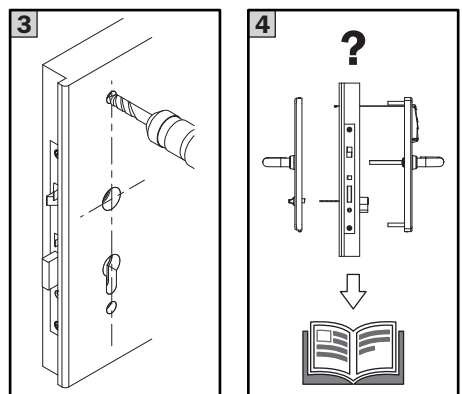

* FOR MORTICE PANIC DEVICE KIT

+ FOR RIM PANIC DEVICE KIT

Aries Template for Panic Devices_6000E100.APDO_EN_01_20190121 - © 2019 Iseo Serrature S.p.a.

Aries for Panic Devices ISEO Zero1

UM = mm

Aries for Panic Devices

ISEO Zero1

UM = mm

✦ FOR RIM PANIC DEVICE KIT

* FOR MORTICE PANIC DEVICE KIT

Aries Template for Panic Devices_6000E100.APDO_EN_01_20190121 - © 2019 Iseo Serrature S.p.a.