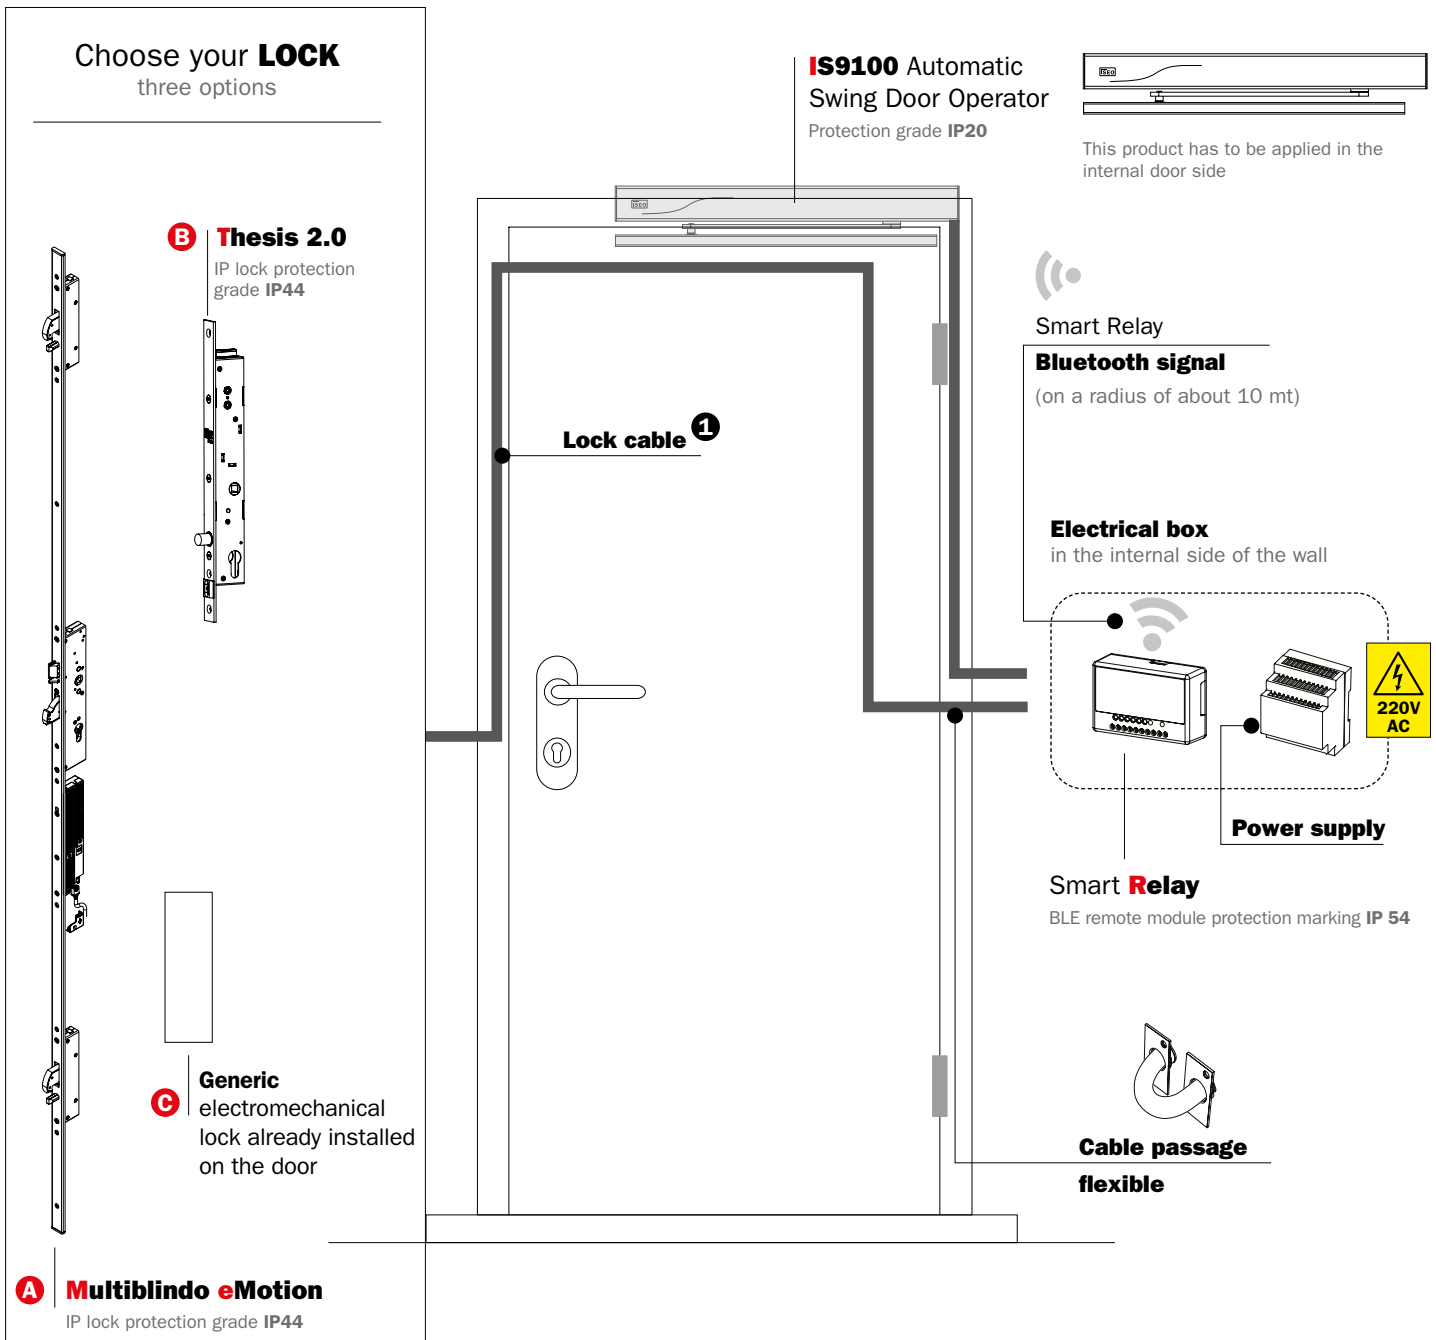

**ISEO** NO TOUCH SOLUTIONS FOR ACCESS CONTROL AND REMOTE OPENING.

Door entry system solution with Smart **Relay** and **IS9100** automatic door operator with

- A** **Multiblindo eMotion** electronic motorized lock
- B** **Thesis 2.0** solenoid lock
- C** any generic electromechanical lock already installed on the door.

**1 Lock cable:**

**Multiblindo eMotion:** the cable is supplied with the lock.  
**Thesis 2.0:** the cable is not provided by ISEO.

**CREDENTIALS  
TO OPEN**

Smartphone